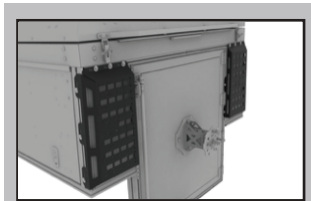

Molle Plate (Set of 2)

CC-A-MP

CC-TLC-A-MP

DC & XC	
LANDCRUISER DC & SC